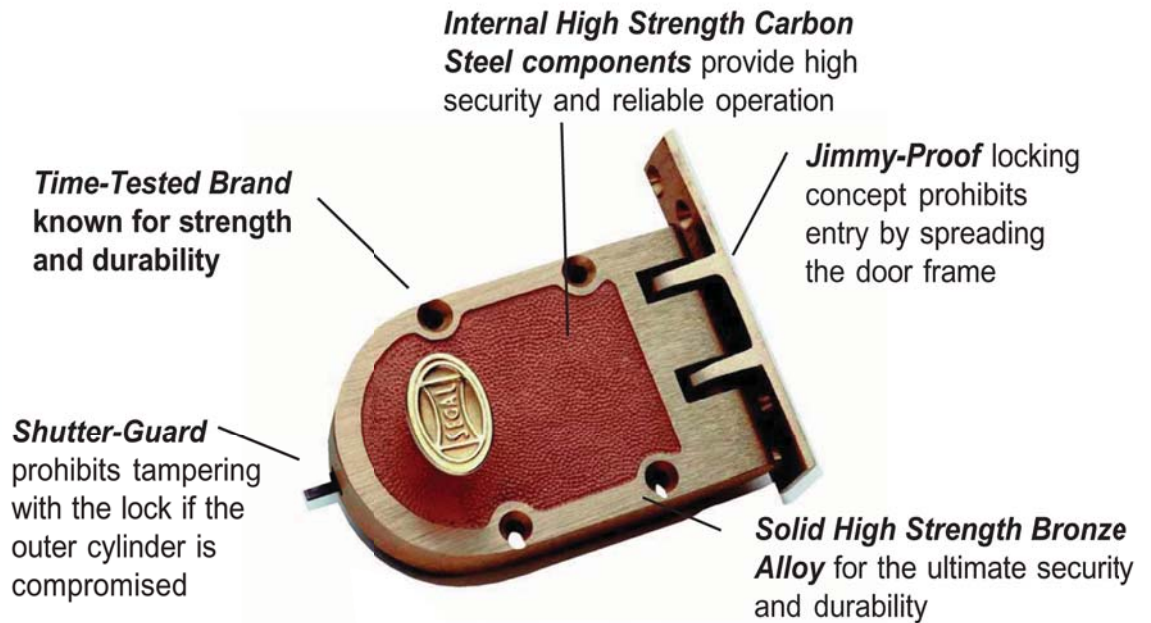

# Single Cylinder Interlocking Deadbolt

Representing the original Segal lock design, this family of locks provides superior locking strength with protection against “Jimmying” or spreading the door frame to gain entry. The locks are solid brass and boast an attractive 2-tone brushed appearance. They are assembled in the USA.